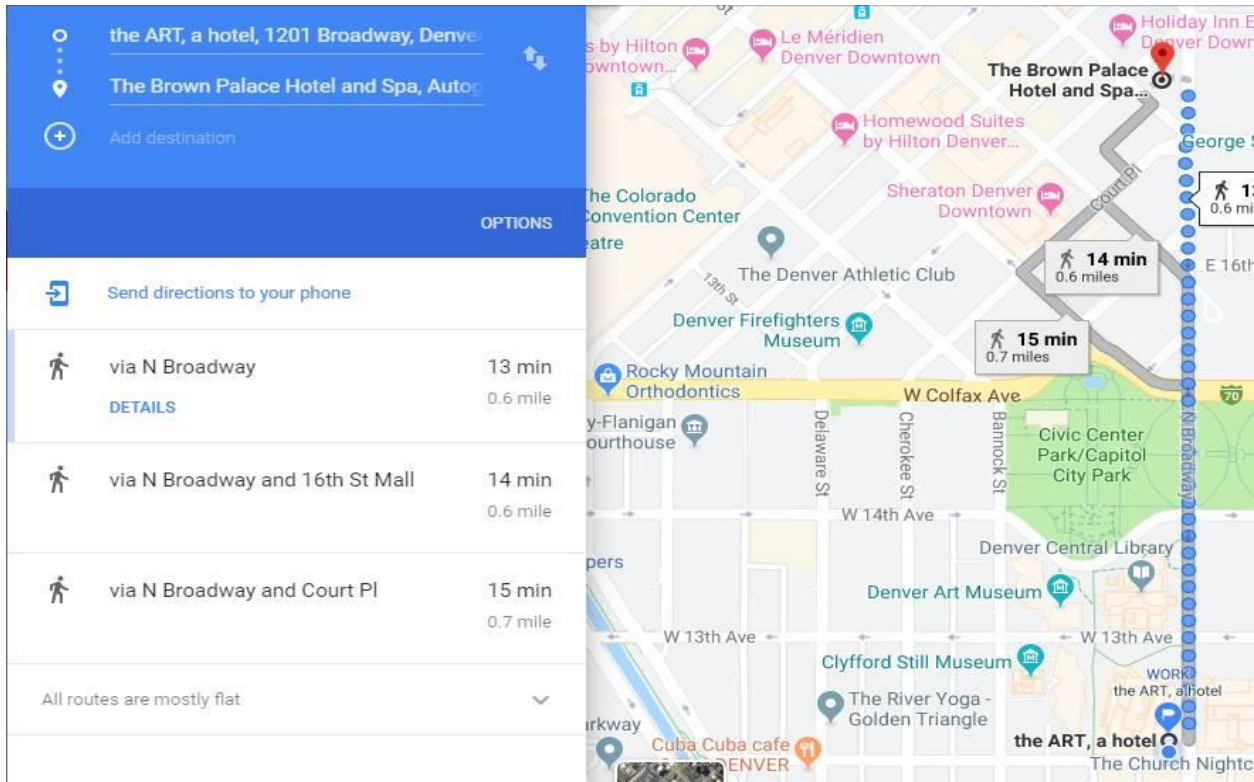

2019 NASJE Annual Conference Overflow Hotel Options

Element Hotel – <https://www.marriott.com/hotels/travel/dened-element-denver-downtown-east/>

The Brown Palace/ Holiday Inn Express Combo - <https://www.marriott.com/hotels/travel/denak-the-brown-palace-hotel-and-spa-autograph-collection/> or <https://www.ihg.com/holidayinnexpress/hotels/us/en/denver/dende/hoteldetail>

Hyatt House/Hyatt Place - https://www.hyatt.com/en-US/hotel/colorado/hyatt-house-denver-downtown/denxd?src=corp_lclb_gmbseo_nam_denxd

+ Add destination
 Did you mean: A different **hyatt house**

Send directions to your phone

via N Broadway and 14th St	14 min	0.6 mile
DETAILS		
via N Broadway	14 min	0.6 mile

All routes are mostly flat

The Sheraton - <https://www.marriott.com/hotels/travel/dends-sheraton-denver-downtown-hotel/>

Send directions to your phone

via N Broadway	12 min	0.5 mile
DETAILS		
via N Broadway and 15th St	12 min	0.6 mile
via N Broadway, 15th St and Court Pl	12 min	0.6 mile

All routes are mostly flat